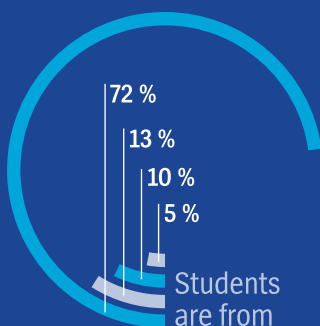

EAFIT Facts and Figures

Academic Offering

University Community

some 1,600 of whom work in nearly **40 foreign countries** worldwide

 **367**
professors

full-time

 **669**
professors

part-time

Approximately
1.200
administrative
employees

Research

The university invests
more than

38.2
billion pesos
(US\$ 15.5 million) in research

701
children

participate in
Children's University

The university has