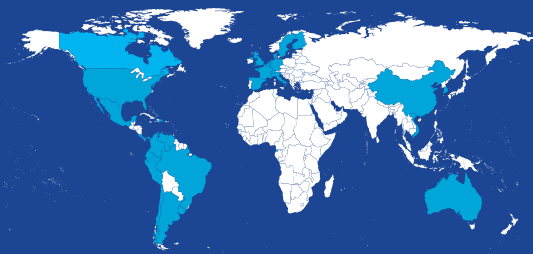

EAFIT Facts and Figures

Academic Offering

University Community

some 1,600 of whom work in nearly **40 foreign countries** worldwide

 **367**
professors

full-time

 **669**
professors

part-time

Approximately
1.200
administrative
employees

Research

The university invests
more than

38.2
billion pesos
(US\$ 15.5 million) in research

701
children

participate in
Children's University

The university has

41
research groups
recognized
by Colciencias

82

research incubators
with more than
950 students

13

patents

Internationalization Efforts

EAFIT has nearly **260 agreements** with institutions in **36 countries**

- Argentina
- Australia
- Barbados
- Belgium
- Brazil
- Britain
- Canada
- Chile
- China
- Colombia
- Costa Rica
- Denmark
- Dominican Republic
- Ecuador
- Equatorial Guinea
- Finland
- France
- Germany
- Italy
- Jamaica
- Luxembourg
- Mexico
- Netherlands
- New Zealand
- Norway
- Panama
- Peru
- Poland
- Scotland
- Spain
- South Korea
- Switzerland
- United States
- Uruguay
- Venezuela
- Vietnam