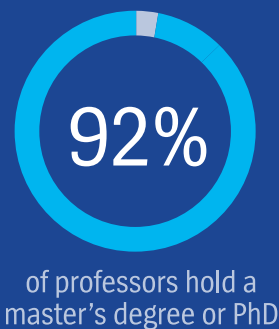

EAFIT Facts and Figures

Academic Offering

University Community

some 1,600 of whom work in nearly **40 foreign countries** worldwide

 **367**
professors

full-time

 **669**
professors

part-time

Approximately
1.200
administrative
employees

Research

The university invests
more than

38.2
billion pesos
(US\$ 15.5 million) in research

701
children

participate in
Children's University

The university has